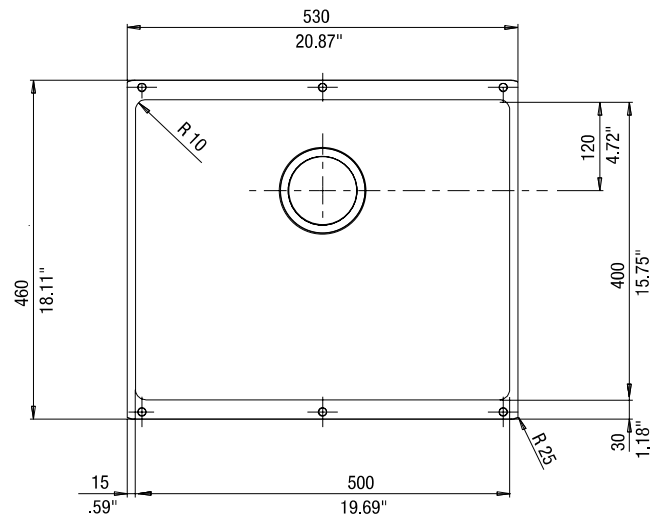

**JOB INFORMATION**

Job Name: \_\_\_\_\_

Contact: \_\_\_\_\_

Date Specified: \_\_\_\_\_

Specifier: \_\_\_\_\_

Contractor: \_\_\_\_\_

**NOMINAL DIMENSIONS**

Model 513428 shown

OVERALL	CUT OUT SIZE	BOWL DEPTH	DRAIN
20-3/4" x 18"	Template provided with approximate 1/8" reveal	7-1/2"	3-1/2"

DXF cutout templates available on our website.

**BLANCO AMERICA**

800.451.5782  
 www.blancoamerica.com