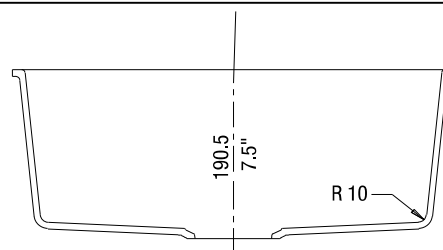

**JOB INFORMATION**

Job Name: \_\_\_\_\_

Contact: \_\_\_\_\_

Date Specified: \_\_\_\_\_

Specifier: \_\_\_\_\_

Contractor: \_\_\_\_\_

**NOMINAL DIMENSIONS**

Model 513428 shown

OVERALL	CUT OUT SIZE	BOWL DEPTH	DRAIN
20-3/4" x 18"	Template provided with approximate 1/8" reveal	7-1/2"	3-1/2"

DXF cutout templates available on our website.

**BLANCO AMERICA**

800.451.5782  
 www.blancoamerica.com